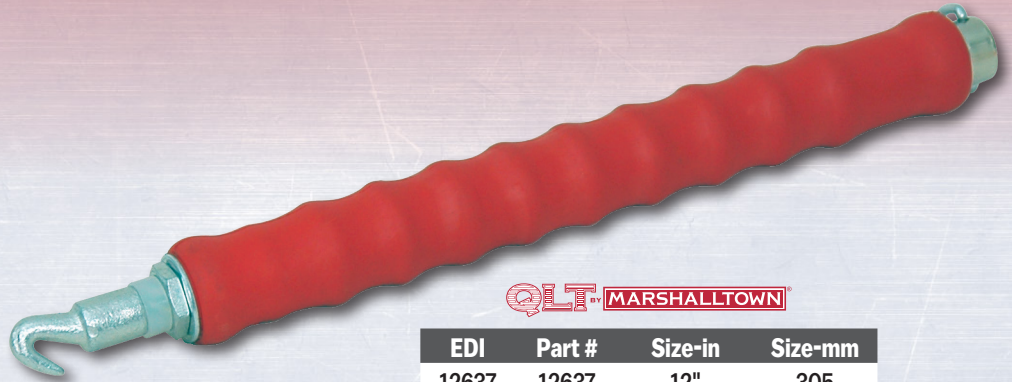

## Pull Tie Wire Twister

- Quickly twist tie wire with just a few pulls of the handle
- Comfortable contoured rubber grip handle
- Sturdy and durable design
- Sold 1 per inner pack/50 per outer pack

## Tie Wire Twister

- Safely and easily twists wire bar ties
- Rugged design
- Sold 24 per inner pack/24 per outer pack

## Heavy-Duty Tie Wire Twister

- Durable design
- Compact size allows the tool to be used in tight spaces
- Easily fits in a tool pouch
- Quickly and easily twist wire ties
- Sold 24 per inner pack/24 per outer pack