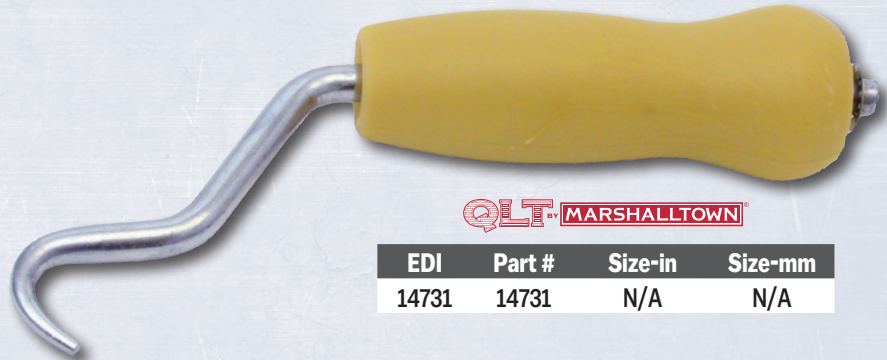

QLT MARSHALLTOWN

EDI	Part #	Size-in	Size-mm
14731	14731	N/A	N/A