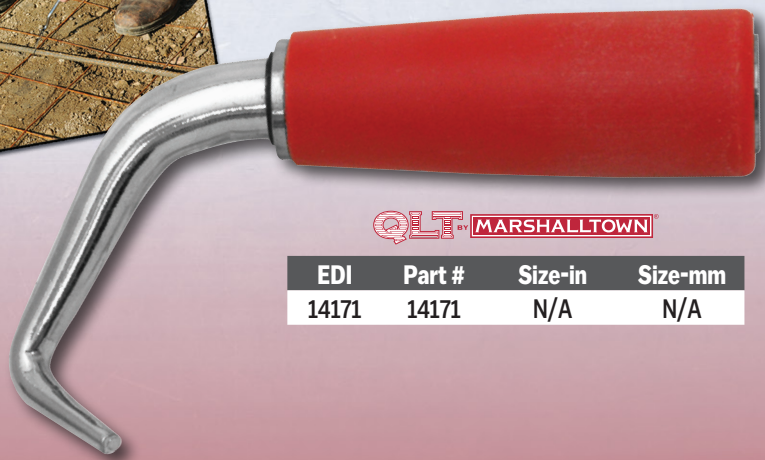

## Heavy-Duty Tie Wire Twister

- Durable design
- Compact size allows the tool to be used in tight spaces
- Easily fits in a tool pouch
- Quickly and easily twist wire ties
- Sold 24 per inner pack/24 per outer pack

QLT MARSHALLTOWN

EDI	Part #	Size-in	Size-mm
12637	12637	12"	305

QLT MARSHALLTOWN

EDI	Part #	Size-in	Size-mm
14731	14731	N/A	N/A

QLT MARSHALLTOWN

EDI	Part #	Size-in	Size-mm
14171	14171	N/A	N/A